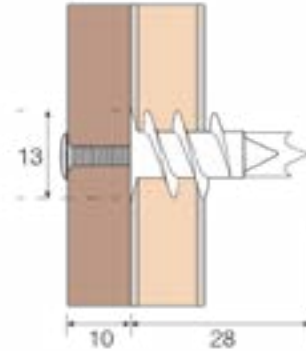

Product Code: QTT3

Luckinslive 399416460

Description: Trade Tub - 200 x Cavity/Plasterboard Metal Self Drive Plugs & 8 x 35mm Panhead Screws

Dimensions

Length (mm)	28
Maximum Fixture Thickness (mm)	10
Head Diameter (mm)	13
Screw Diameter (mm)	4.2
Screw Size	8 x 35mm

General Information

Head Type	Pozi Flange Head
-----------	------------------

Materials

Screw: Zinc Plated Steel
 Plug: Zinc Alloy
 Tub & Handle: Plastic

Additional Information

Suitable for plasterboard, cavity walls and ceilings. Ideal for fixing shelving, bathroom sanitary ware, hooks and brackets